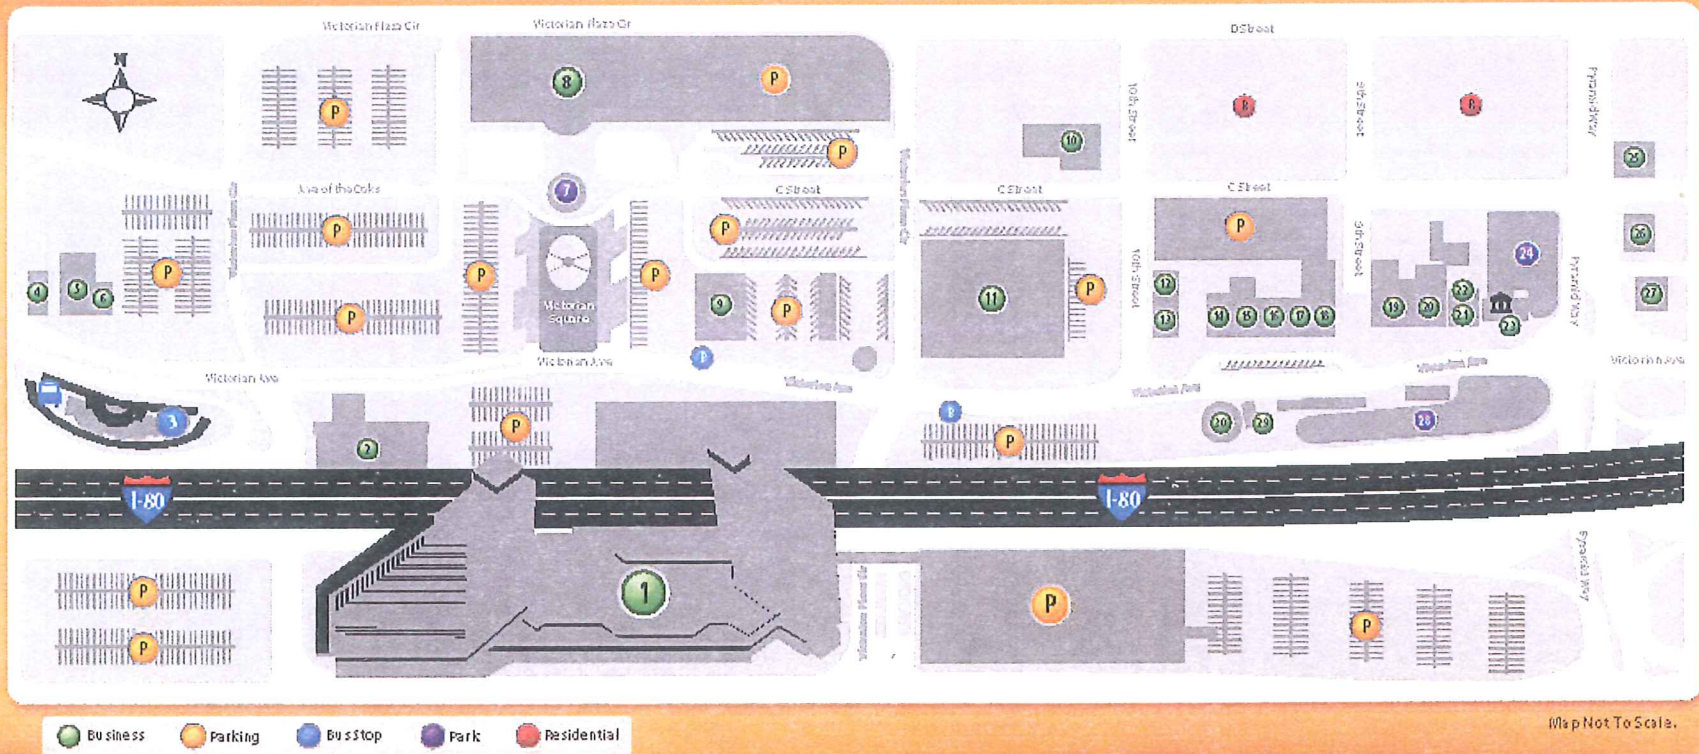

Victorian Square Directional Map

- | | | |
|--|---------------------------------|---|
| 1. John Ascuaga's Nugget Resort Casino | 11. Vacant | 22. Pietro's Famiglia Ristorante Italiano |
| 2. Nugget Courtyard | 12. The Herb Lady | 23. Sparks Heritage Museum |
| 3. RTC Centennial Plaza Transit | 13. Blue Garter Bridal & Tux | 24. Sparks Memorial Park |
| 4. Burg's Victorian Bar | 14. WR Adams & Son Jewelers | 25. AT&T Store |
| 5. Victoria's Beauty Salon | 15. Cantina Los Tres Hombres | 26. In-N-Out Burger |
| 6. Inca's Snack Bar | 16. Victorian Saloon | 27. 7-Eleven |
| 7. Fountain | 17. The Alley | 28. Lillard Park - Rail Exhibit, Conductors Building and Chinese Hand Car |
| 8. Century Theatres 14 | 18. Paddy & Irene's Irish Pub | 29. Glendale School House |
| 9. Dotty's Casino | 19. Great Basin Brewery | 30. Saint Mary's Amphitheater |
| 10. Daily Sparks Tribune | 20. O'ski's Pub & Grille | |
| | 21. The Blind Onion Pizza & Pub | |